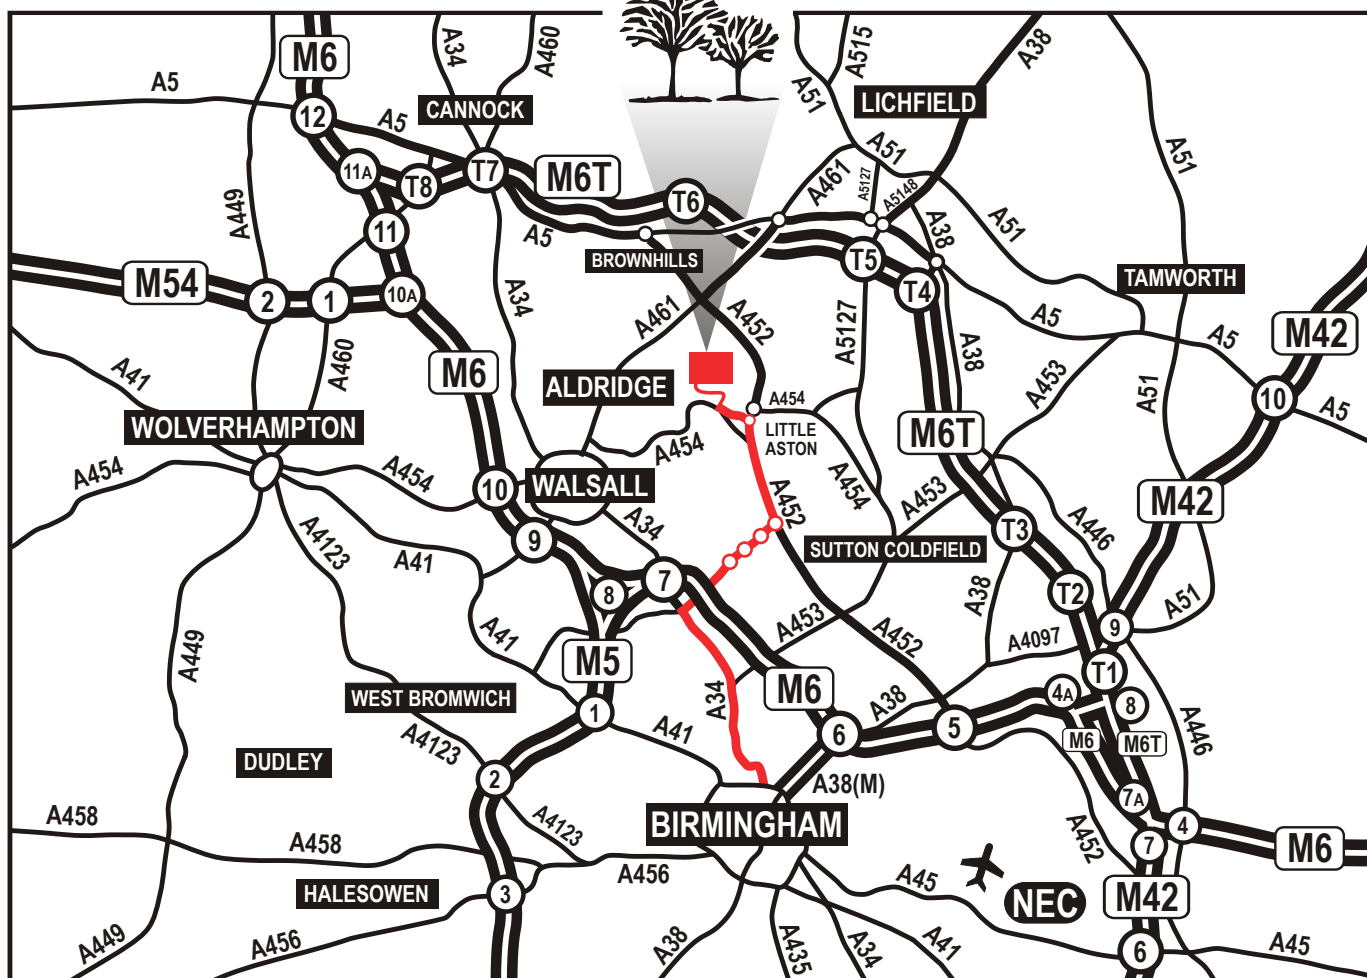

# Fairlawns HOTEL AND SPA

Little Aston Road, Aldridge, West Midlands, WS9 0NU

**Telephone: (01922) 455122**

## YOUR ROUTE FROM BIRMINGHAM CITY CENTRE

*TIME: 20 - 40 minutes*

- From A38 (at Lancaster Circus) leave Birmingham on A34 towards Walsall.
- Turn right onto A4041 at Scott Arms traffic lights and continue through 3 roundabouts, each time following signs to Lichfield & Brownhills and ignoring signs to Aldridge.
- At fourth roundabout (Shell Garage) turn left towards Brownhills, Chester Road (A452).
- Continue, leaving the built up area, turning left at junction with A454 (Old Irish Harp / double roundabout). Fairlawns is 200m. on right

Map not to scale