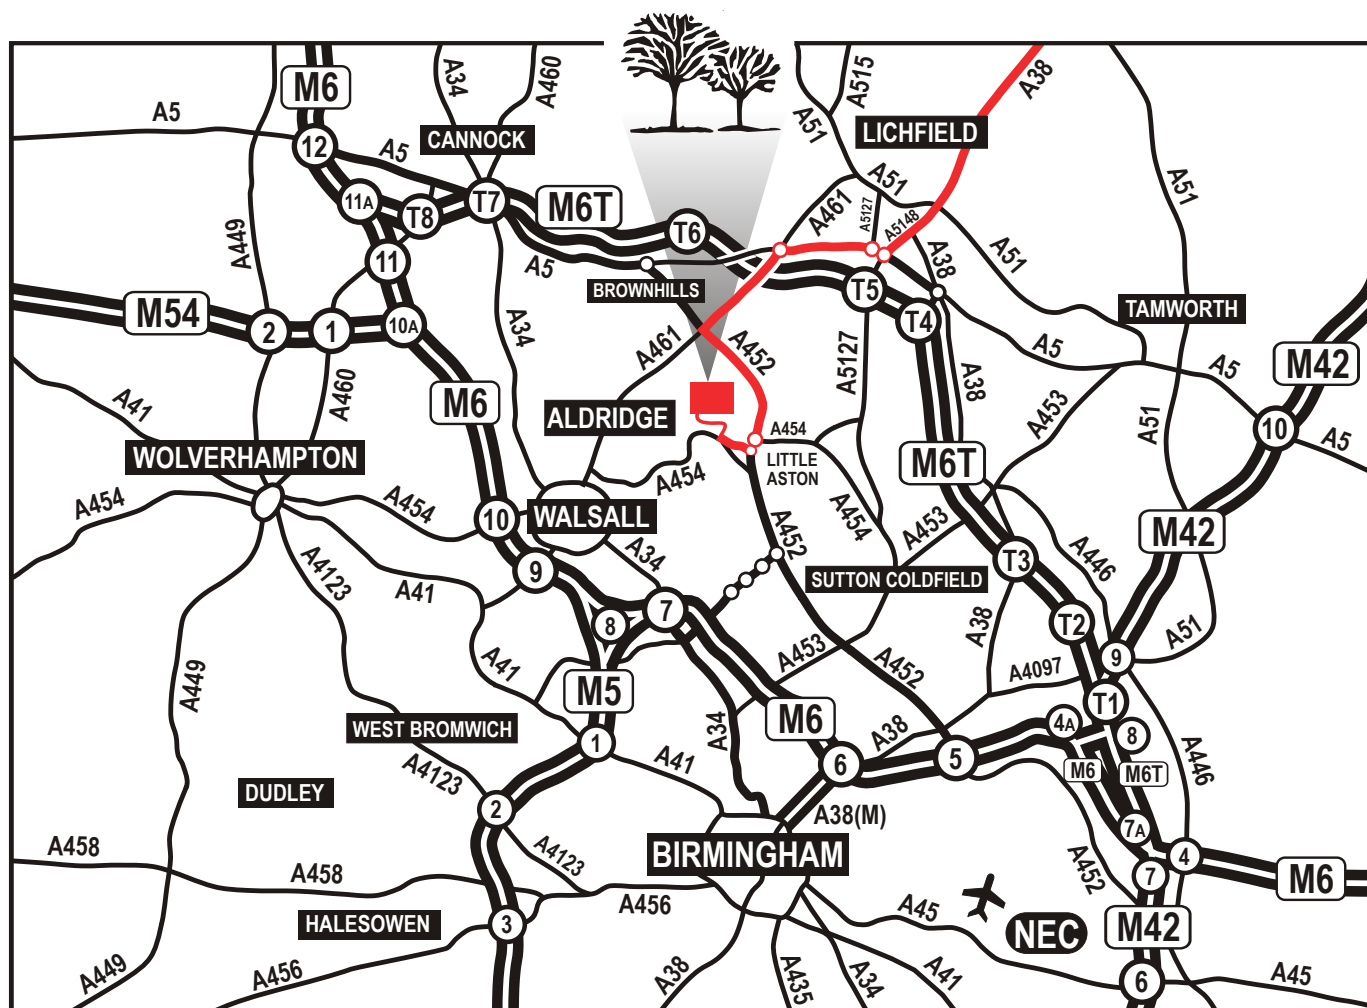

# Fairlawns HOTEL AND SPA

Little Aston Road, Aldridge, West Midlands, WS9 0NU

**Telephone: (01922) 455122**

## YOUR ROUTE FROM DERBY & NORTH EAST

*TIME: From M1, 45 minutes, Derby 30 minutes*

- Exit M1 at J28 and follow A38 around Derby towards Lichfield.
- As A38 forks left towards Birmingham continue straight on towards Cannock (A5) through first roundabout (Holiday Inn Express) towards Brownhills.
- At next roundabout (Texaco Garage) turn left onto A461.
- At traffic lights (Shire Oak Pub) turn left onto A452 for three miles turning right towards Aldridge at junction with A454 (Old Irish Harp / double roundabout). Fairlawns is 200m. on right.

Map not to scale